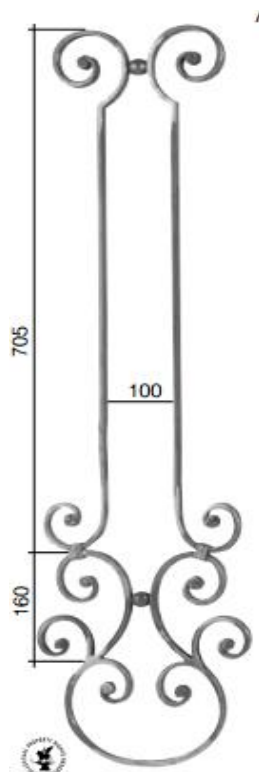

elementi verticali ∅ 12 mm
 elementi orizzontali □ 30 x 8 mm
 vertical elements ∅ 12 mm
 horizontal elements □ 30 x 8 mm

€/CAD. 96,00 + IVA

€/CAD. 67,00 + IVA

€/CAD. 106,00 + IVA

€/CAD. 4,20 +IVA €/CAD. 5,00 +IVA

€/CAD. 52,00 + IVA

Art. GD295/1
 ▧ 14 x 8 mm
 L 500 mm
 H 1000 mm

€/CAD. 29,00 + IVA

Art. GD295/2
 ▧ 14 x 8 mm
 L 500 mm
 H 1000 mm

€/CAD. 30,00 + IVA

Art. GD78/4
 \varnothing 12 mm
 L 100 mm
 H 1000 mm

€/CAD. 14,00 + IVA

Art. GD175/7
 □ 14 x 8 mm
 H 1000 mm
 L 200 mm

€/CAD. 17,00 + IVA

Art. GD291/1
 □ 12 x 12 mm + □ 12 x 6 mm
 L 900 mm
 H 1000 mm

€/CAD. 53,00 + IVA

Art. GD284/1
 □ 14 x 8 mm
 L 350 mm
 H 1000 mm

€/CAD. 35,00 + IVA

Art. GD159/1
 □ 14 x 8 mm
 L 280 mm
 H 1000 mm

€/CAD. 17,00 + IVA

Art. GD284/2
 □ 14 x 8 mm
 L 400 mm
 H 885 mm

€/CAD. 62,00 + IVA

Art. GD222/2
 □ 14 x 8 mm
 H 1000 mm
 L 500 mm

€/CAD. 53,00 + IVA

NEW

Art. GD202/5
 □ 14 x 8 mm
 L 315 mm
 H 635 mm