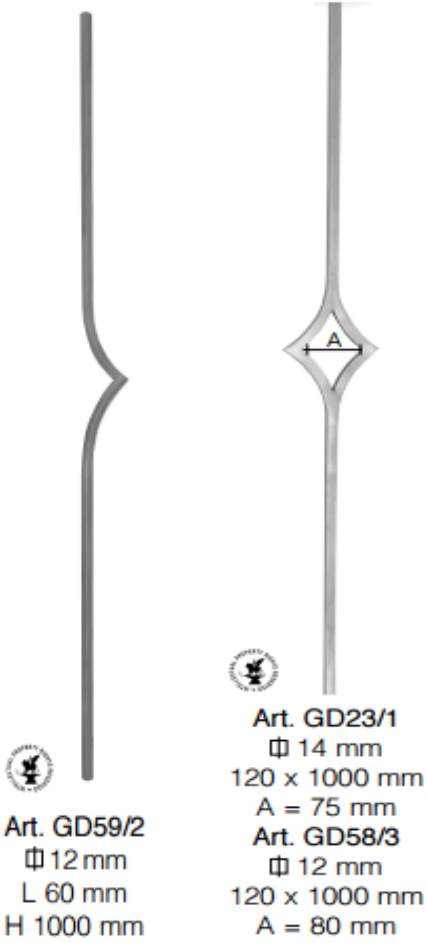

OFFERTE PRODOTTI FINO AD ESAURIMENTO SCORTE

Art. GD291/2
 \square 12 x 12 mm
 900 x 1000 mm

€/CAD. 63,00 +IVA

Art. GD287/2
 \square 12 x 6 mm + \square 12 mm
 274 x 1000 mm

€/CAD. 21,00 +IVA

Art. GD301/3
 \square 12 x 12 mm
 568 x 1000 mm

elementi verticali ∅ 12 mm
 elementi orizzontali □ 30 x 8 mm
 vertical elements ∅ 12 mm
 horizontal elements □ 30 x 8 mm

€/CAD. 96,00 + IVA

€/CAD. 67,00 + IVA

€/CAD. 106,00 + IVA

€/CAD. 4,20 +IVA €/CAD. 5,00 +IVA

€/CAD. 77,00 + IVA

€/CAD. 15,00 + IVA

€/CAD. 43,00 + IVA

€/CAD. 15,00 + IVA

sinistro - left
 Art. GD298/1
 ▧ 12 x 6 mm + \varnothing 12 mm
 L 450 mm
 H 1000 mm

€/CAD. 35,00 + IVA

Art. GD283/1
 ▧ 14 x 8 mm
 L 480 mm
 H 1000 mm

€/CAD. 52,00 + IVA

Art. GD295/1
 ▧ 14 x 8 mm
 L 500 mm
 H 1000 mm

€/CAD. 29,00 + IVA

Art. GD295/2
 ▧ 14 x 8 mm
 L 500 mm
 H 1000 mm

€/CAD. 30,00 + IVA

Art. GD78/4
 \varnothing 12 mm
 L 100 mm
 H 1000 mm

€/CAD. 14,00 + IVA