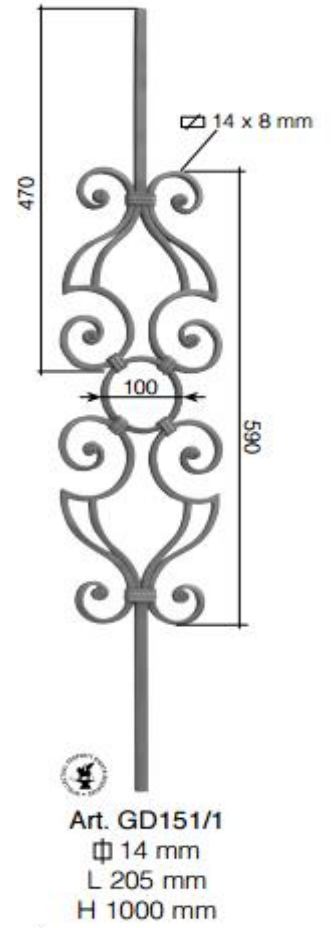

OFFERTE PRODOTTI FINO AD ESAURIMENTO SCORTE

Art. GD291/2
 \square 12 x 12 mm
 900 x 1000 mm

€/CAD. 63,00 +IVA

Art. GD287/2
 \square 12 x 6 mm + \square 12 mm
 274 x 1000 mm

€/CAD. 21,00 +IVA

Art. GD301/3
 \square 12 x 12 mm
 568 x 1000 mm

elementi verticali ∅ 12 mm
 elementi orizzontali □ 30 x 8 mm
 vertical elements ∅ 12 mm
 horizontal elements □ 30 x 8 mm

€/CAD. 96,00 + IVA

€/CAD. 67,00 + IVA

€/CAD. 106,00 + IVA

€/CAD. 4,20 +IVA €/CAD. 5,00 +IVA

€/CAD. 77,00 + IVA

€/CAD. 15,00 + IVA

€/CAD. 43,00 + IVA

€/CAD. 15,00 + IVA

sinistro - left
 Art. GD298/1
 ▧ 12 x 6 mm + \varnothing 12 mm
 L 450 mm
 H 1000 mm

€/CAD. 35,00 + IVA

Art. GD283/1
 ▧ 14 x 8 mm
 L 480 mm
 H 1000 mm

€/CAD. 52,00 + IVA

Art. GD295/1
 ▧ 14 x 8 mm
 L 500 mm
 H 1000 mm

€/CAD. 29,00 + IVA

Art. GD295/2
 ▧ 14 x 8 mm
 L 500 mm
 H 1000 mm

€/CAD. 30,00 + IVA

Art. GD78/4
 \varnothing 12 mm
 L 100 mm
 H 1000 mm

€/CAD. 14,00 + IVA