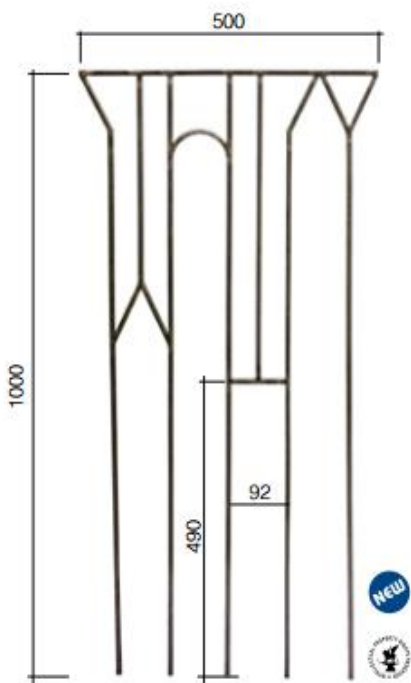

elementi verticali ∅ 12 mm
 elementi orizzontali □ 30 x 8 mm
 vertical elements ∅ 12 mm
 horizontal elements □ 30 x 8 mm

€/CAD. 96,00 + IVA

€/CAD. 67,00 + IVA

€/CAD. 106,00 + IVA

€/CAD. 4,20 +IVA €/CAD. 5,00 +IVA

€/CAD. 77,00 + IVA

€/CAD. 15,00 + IVA

€/CAD. 43,00 + IVA

€/CAD. 15,00 + IVA

sinistro - left
 Art. GD298/1
 ▧ 12 x 6 mm + \varnothing 12 mm
 L 450 mm
 H 1000 mm

€/CAD. 35,00 + IVA

Art. GD283/1
 ▧ 14 x 8 mm
 L 480 mm
 H 1000 mm

€/CAD. 52,00 + IVA

Art. GD295/1
 ▧ 14 x 8 mm
 L 500 mm
 H 1000 mm

€/CAD. 29,00 + IVA

Art. GD295/2
 ▧ 14 x 8 mm
 L 500 mm
 H 1000 mm

€/CAD. 30,00 + IVA

Art. GD78/4
 \varnothing 12 mm
 L 100 mm
 H 1000 mm

€/CAD. 14,00 + IVA

Art. GD202/2
 □ 14 x 8 mm
 L 95 mm
 H 1000 mm

€/CAD.12,00 + IVA

NEW

Art. GD202/4
 □ 14 x 8 mm
 L 315 mm
 H 635 mm

€/CAD. 32,00 + IVA

Art. GD228/1
 □ 14 x 8 mm
 L 580 mm
 H 1000 mm

€/CAD. 37,00 + IVA

Art. GD241/1
 Ø 12 mm
 L 450 mm
 H 1000 mm