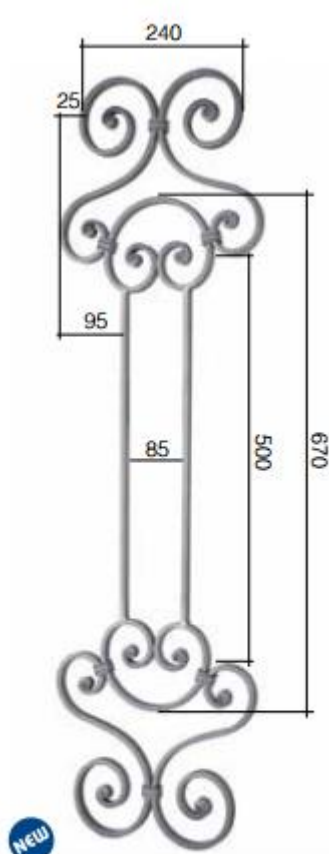

elementi verticali ∅ 12 mm
 elementi orizzontali □ 30 x 8 mm
 vertical elements ∅ 12 mm
 horizontal elements □ 30 x 8 mm

€/CAD. 96,00 + IVA

€/CAD. 67,00 + IVA

€/CAD. 106,00 + IVA

€/CAD. 4,20 +IVA €/CAD. 5,00 +IVA

Art. GD159/1
 □ 14 x 8 mm
 L 280 mm
 H 1000 mm

€/CAD. 17,00 + IVA

Art. GD284/2
 □ 14 x 8 mm
 L 400 mm
 H 885 mm

€/CAD. 62,00 + IVA

Art. GD222/2
 □ 14 x 8 mm
 H 1000 mm
 L 500 mm

€/CAD. 53,00 + IVA

NEW

Art. GD202/5
 □ 14 x 8 mm
 L 315 mm
 H 635 mm

Art. GD202/2
 □ 14 x 8 mm
 L 95 mm
 H 1000 mm

€/CAD.12,00 + IVA

NEW

Art. GD202/4
 □ 14 x 8 mm
 L 315 mm
 H 635 mm

€/CAD. 32,00 + IVA

Art. GD228/1
 □ 14 x 8 mm
 L 580 mm
 H 1000 mm

€/CAD. 37,00 + IVA

Art. GD241/1
 Ø 12 mm
 L 450 mm
 H 1000 mm

€/CAD. 26,00 + IVA

Art. GD280/3
 14 x 8 mm
 L 290 mm
 H 1000 mm

€/CAD, 21,00 + IVA

Art. GD280/2
 14 x 8 mm
 L 225 mm
 H 1000 mm

€/CAD. 17,00 + IVA

I PRODOTTI IN OFFERTA SONO FINO AD ESAURIMENTO SCORTE