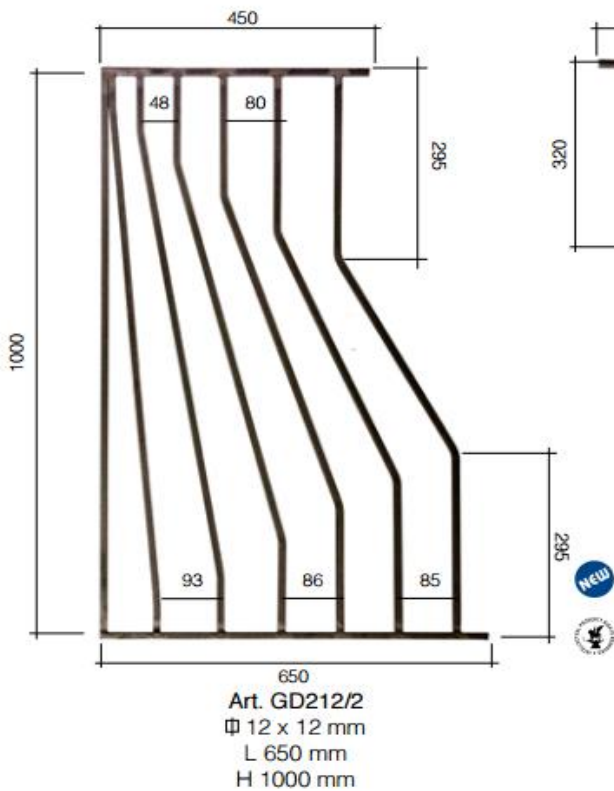

OFFERTE PRODOTTI FINO AD ESAURIMENTO SCORTE

Art. GD291/2
 \square 12 x 12 mm
 900 x 1000 mm

€/CAD. 63,00 +IVA

Art. GD287/2
 \square 12 x 6 mm + \square 12 mm
 274 x 1000 mm

€/CAD. 21,00 +IVA

Art. GD301/3
 \square 12 x 12 mm
 568 x 1000 mm

elementi verticali ∅ 12 mm
 elementi orizzontali □ 30 x 8 mm
 vertical elements ∅ 12 mm
 horizontal elements □ 30 x 8 mm

€/CAD. 96,00 + IVA

€/CAD. 67,00 + IVA

€/CAD. 106,00 + IVA

€/CAD. 4,20 +IVA €/CAD. 5,00 +IVA

€/CAD. 77,00 + IVA

€/CAD. 15,00 + IVA

€/CAD. 43,00 + IVA

€/CAD. 15,00 + IVA

sinistro - left
 Art. GD298/1
 ▧ 12 x 6 mm + \varnothing 12 mm
 L 450 mm
 H 1000 mm

€/CAD. 35,00 + IVA

Art. GD283/1
 ▧ 14 x 8 mm
 L 480 mm
 H 1000 mm

Art. GD202/2
 □ 14 x 8 mm
 L 95 mm
 H 1000 mm

€/CAD.12,00 + IVA

NEW

Art. GD202/4
 □ 14 x 8 mm
 L 315 mm
 H 635 mm

€/CAD. 32,00 + IVA

Art. GD228/1
 □ 14 x 8 mm
 L 580 mm
 H 1000 mm

€/CAD. 37,00 + IVA

Art. GD241/1
 Ø 12 mm
 L 450 mm
 H 1000 mm