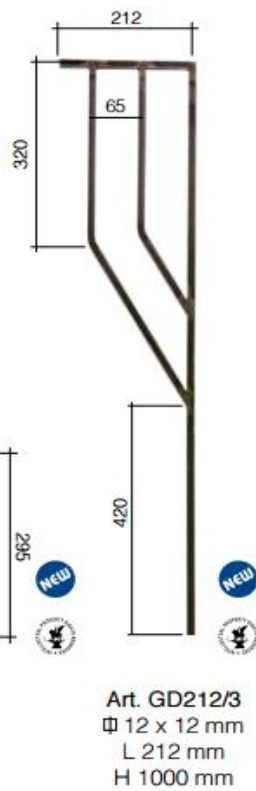

OFFERTE PRODOTTI FINO AD ESAURIMENTO SCORTE

Art. GD291/2
 \square 12 x 12 mm
 900 x 1000 mm

€/CAD. 63,00 +IVA

Art. GD287/2
 \square 12 x 6 mm + \square 12 mm
 274 x 1000 mm

€/CAD. 21,00 +IVA

Art. GD301/3
 \square 12 x 12 mm
 568 x 1000 mm

elementi verticali ∅ 12 mm
 elementi orizzontali □ 30 x 8 mm
 vertical elements ∅ 12 mm
 horizontal elements □ 30 x 8 mm

€/CAD. 96,00 + IVA

€/CAD. 67,00 + IVA

€/CAD. 106,00 + IVA

€/CAD. 4,20 +IVA €/CAD. 5,00 +IVA

€/CAD. 77,00 + IVA

€/CAD. 15,00 + IVA

€/CAD. 43,00 + IVA

€/CAD. 15,00 + IVA

sinistro - left
 Art. GD298/1
 ▧ 12 x 6 mm + \varnothing 12 mm
 L 450 mm
 H 1000 mm

€/CAD. 35,00 + IVA

Art. GD283/1
 ▧ 14 x 8 mm
 L 480 mm
 H 1000 mm

€/CAD. 52,00 + IVA

Art. GD295/1
 ▧ 14 x 8 mm
 L 500 mm
 H 1000 mm

€/CAD. 29,00 + IVA

Art. GD295/2
 ▧ 14 x 8 mm
 L 500 mm
 H 1000 mm

€/CAD. 30,00 + IVA

Art. GD78/4
 \varnothing 12 mm
 L 100 mm
 H 1000 mm

€/CAD. 14,00 + IVA