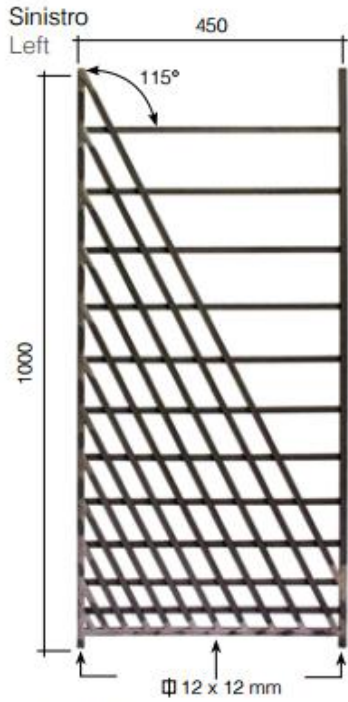

€/CAD. 77,00 + IVA

€/CAD. 15,00 + IVA

€/CAD. 43,00 + IVA

€/CAD. 15,00 + IVA

sinistro - left
 Art. GD298/1
 ▧ 12 x 6 mm + \varnothing 12 mm
 L 450 mm
 H 1000 mm

€/CAD. 35,00 + IVA

Art. GD283/1
 ▧ 14 x 8 mm
 L 480 mm
 H 1000 mm