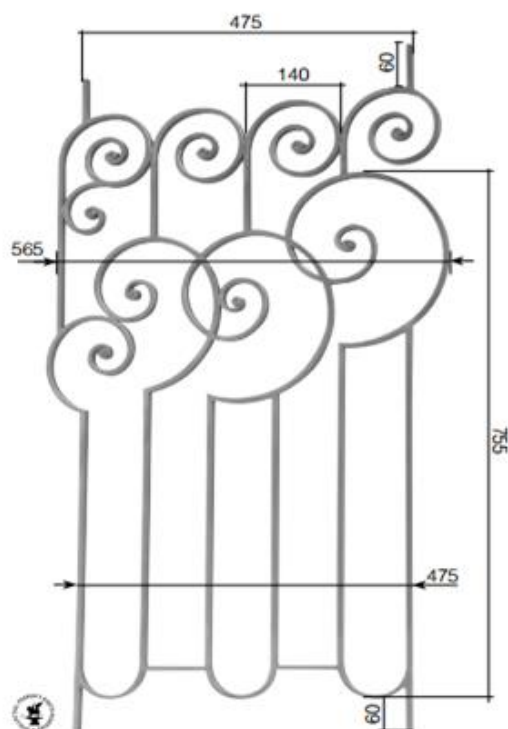

elementi verticali ∅ 12 mm
 elementi orizzontali □ 30 x 8 mm
 vertical elements ∅ 12 mm
 horizontal elements □ 30 x 8 mm

€/CAD. 96,00 + IVA

€/CAD. 67,00 + IVA

€/CAD. 106,00 + IVA

€/CAD. 4,20 +IVA €/CAD. 5,00 +IVA

Art. GD159/1
 □ 14 x 8 mm
 L 280 mm
 H 1000 mm

€/CAD. 17,00 + IVA

Art. GD284/2
 □ 14 x 8 mm
 L 400 mm
 H 885 mm

€/CAD. 62,00 + IVA

Art. GD222/2
 □ 14 x 8 mm
 H 1000 mm
 L 500 mm

€/CAD. 53,00 + IVA

NEW

Art. GD202/5
 □ 14 x 8 mm
 L 315 mm
 H 635 mm

Art. GD202/2
 □ 14 x 8 mm
 L 95 mm
 H 1000 mm

€/CAD.12,00 + IVA

NEW

Art. GD202/4
 □ 14 x 8 mm
 L 315 mm
 H 635 mm

€/CAD. 32,00 + IVA

Art. GD228/1
 □ 14 x 8 mm
 L 580 mm
 H 1000 mm

€/CAD. 37,00 + IVA

Art. GD241/1
 Ø 12 mm
 L 450 mm
 H 1000 mm

€/CAD. 26,00 + IVA

Art. GD280/3
 14 x 8 mm
 L 290 mm
 H 1000 mm

€/CAD, 21,00 + IVA

Art. GD280/2
 14 x 8 mm
 L 225 mm
 H 1000 mm

€/CAD. 17,00 + IVA

I PRODOTTI IN OFFERTA SONO FINO AD ESAURIMENTO SCORTE