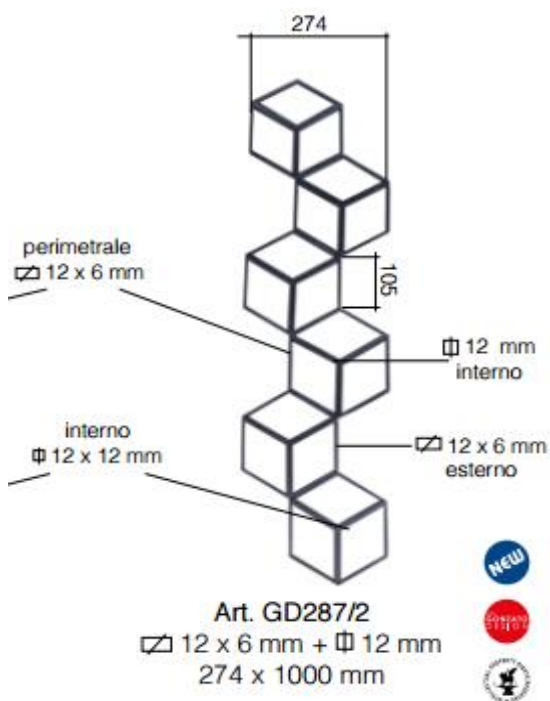

OFFERTE PRODOTTI FINO AD ESAURIMENTO SCORTE

Art. GD291/2
 \square 12 x 12 mm
 900 x 1000 mm

€/CAD. 63,00 +IVA

Art. GD287/2
 \square 12 x 6 mm + \square 12 mm
 274 x 1000 mm

€/CAD. 21,00 +IVA

Art. GD301/3
 \square 12 x 12 mm
 568 x 1000 mm

elementi verticali ∅ 12 mm
 elementi orizzontali □ 30 x 8 mm
 vertical elements ∅ 12 mm
 horizontal elements □ 30 x 8 mm

€/CAD. 96,00 + IVA

€/CAD. 67,00 + IVA

€/CAD. 106,00 + IVA

€/CAD. 4,20 +IVA €/CAD. 5,00 +IVA

€/CAD. 77,00 + IVA

€/CAD. 15,00 + IVA

€/CAD. 43,00 + IVA

€/CAD. 15,00 + IVA

sinistro - left
 Art. GD298/1
 ▧ 12 x 6 mm + \varnothing 12 mm
 L 450 mm
 H 1000 mm

€/CAD. 35,00 + IVA

Art. GD283/1
 ▧ 14 x 8 mm
 L 480 mm
 H 1000 mm

Art. GD202/2
 □ 14 x 8 mm
 L 95 mm
 H 1000 mm

€/CAD.12,00 + IVA

NEW

Art. GD202/4
 □ 14 x 8 mm
 L 315 mm
 H 635 mm

€/CAD. 32,00 + IVA

Art. GD228/1
 □ 14 x 8 mm
 L 580 mm
 H 1000 mm

€/CAD. 37,00 + IVA

Art. GD241/1
 Ø 12 mm
 L 450 mm
 H 1000 mm