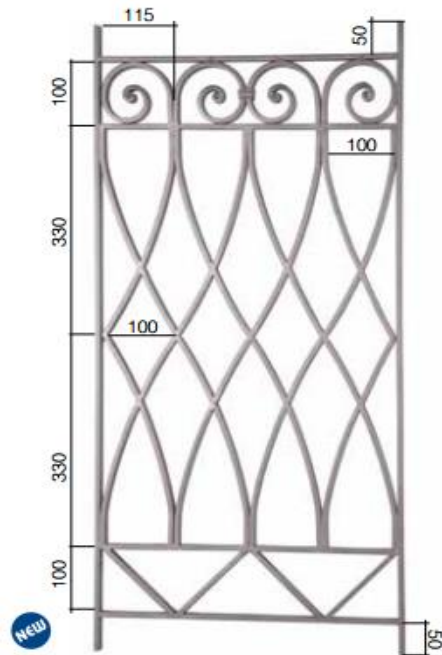

€/CAD. 77,00 + IVA

€/CAD. 15,00 + IVA

€/CAD. 43,00 + IVA

€/CAD. 15,00 + IVA

sinistro - left
 Art. GD298/1
 ▧ 12 x 6 mm + \varnothing 12 mm
 L 450 mm
 H 1000 mm

€/CAD. 35,00 + IVA

Art. GD283/1
 ▧ 14 x 8 mm
 L 480 mm
 H 1000 mm