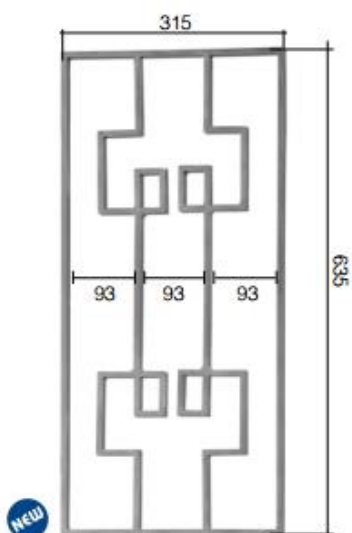

Art. GD159/1
 □ 14 x 8 mm
 L 280 mm
 H 1000 mm

€/CAD. 17,00 + IVA

Art. GD284/2
 □ 14 x 8 mm
 L 400 mm
 H 885 mm

€/CAD. 62,00 + IVA

Art. GD222/2
 □ 14 x 8 mm
 H 1000 mm
 L 500 mm

€/CAD. 53,00 + IVA

NEW

Art. GD202/5
 □ 14 x 8 mm
 L 315 mm
 H 635 mm

Art. GD202/2
 □ 14 x 8 mm
 L 95 mm
 H 1000 mm

€/CAD.12,00 + IVA

NEW

Art. GD202/4
 □ 14 x 8 mm
 L 315 mm
 H 635 mm

€/CAD. 32,00 + IVA

Art. GD228/1
 □ 14 x 8 mm
 L 580 mm
 H 1000 mm

€/CAD. 37,00 + IVA

Art. GD241/1
 Ø 12 mm
 L 450 mm
 H 1000 mm

€/CAD. 26,00 + IVA

Art. GD280/3
 14 x 8 mm
 L 290 mm
 H 1000 mm

€/CAD, 21,00 + IVA

Art. GD280/2
 14 x 8 mm
 L 225 mm
 H 1000 mm

€/CAD. 17,00 + IVA

I PRODOTTI IN OFFERTA SONO FINO AD ESAURIMENTO SCORTE