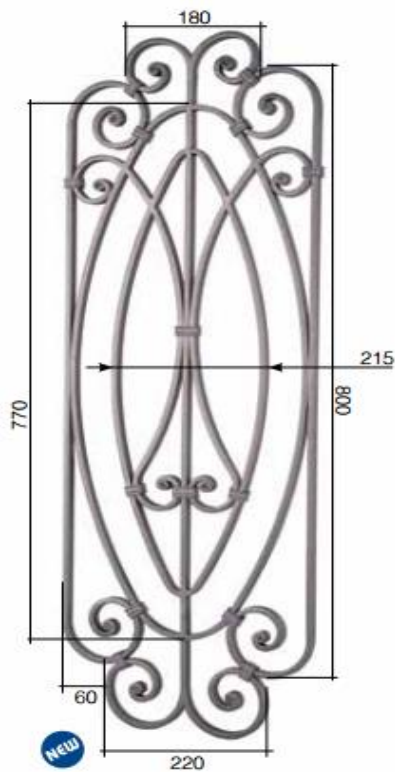

Art. GD284/1
□ 14 x 8 mm
L 350 mm
H 1000 mm

€/CAD. 35,00 + IVA