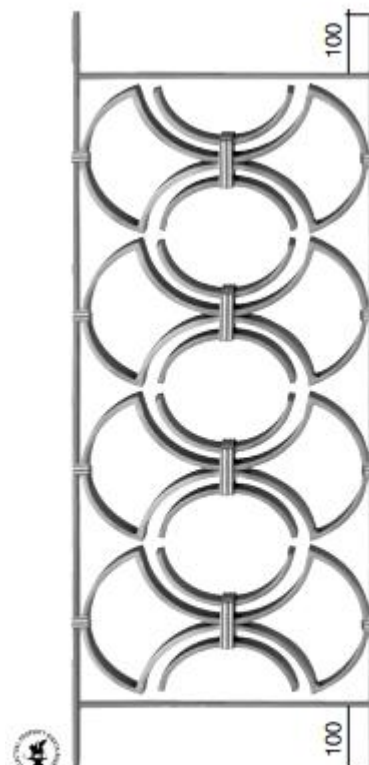

Art. GD189/2
□ 14 x 8 mm
H 1000 mm
L 340 mm

€/CAD. 29,00 + IVA

COMFER SRL