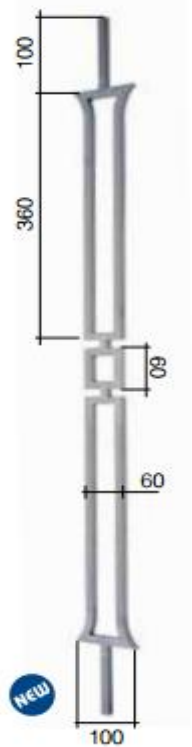

OFFERTE PRODOTTI FINO AD ESAURIMENTO SCORTE

Art. GD291/2
 \square 12 x 12 mm
 900 x 1000 mm

€/CAD. 63,00 +IVA

Art. GD287/2
 \square 12 x 6 mm + \square 12 mm
 274 x 1000 mm

€/CAD. 21,00 +IVA

Art. GD301/3
 \square 12 x 12 mm
 568 x 1000 mm

elementi verticali ∅ 12 mm
 elementi orizzontali □ 30 x 8 mm
 vertical elements ∅ 12 mm
 horizontal elements □ 30 x 8 mm

€/CAD. 96,00 + IVA

€/CAD. 67,00 + IVA

€/CAD. 106,00 + IVA

€/CAD. 4,20 +IVA €/CAD. 5,00 +IVA

€/CAD. 77,00 + IVA

€/CAD. 15,00 + IVA

€/CAD. 43,00 + IVA

€/CAD. 15,00 + IVA

sinistro - left
 Art. GD298/1
 ▧ 12 x 6 mm + \varnothing 12 mm
 L 450 mm
 H 1000 mm

€/CAD. 35,00 + IVA

Art. GD283/1
 ▧ 14 x 8 mm
 L 480 mm
 H 1000 mm

€/CAD. 52,00 + IVA

Art. GD295/1
 ▧ 14 x 8 mm
 L 500 mm
 H 1000 mm

€/CAD. 29,00 + IVA

Art. GD295/2
 ▧ 14 x 8 mm
 L 500 mm
 H 1000 mm

€/CAD. 30,00 + IVA

Art. GD78/4
 \varnothing 12 mm
 L 100 mm
 H 1000 mm

€/CAD. 14,00 + IVA