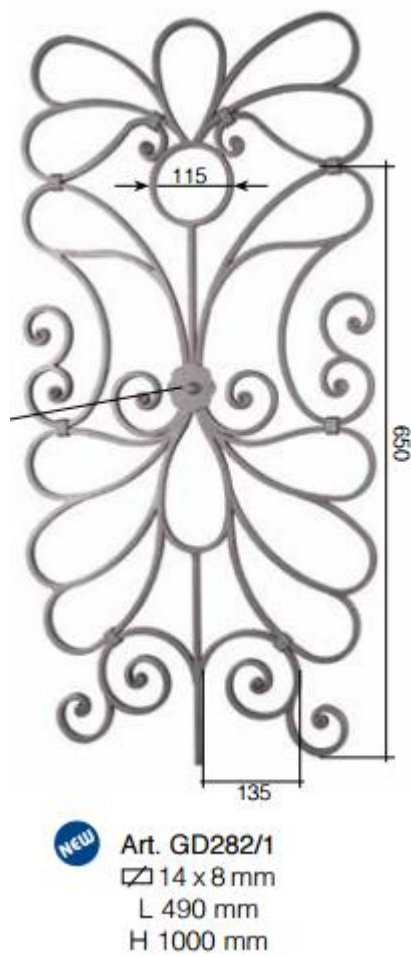

OFFERTE PRODOTTI FINO AD ESAURIMENTO SCORTE

Art. GD291/2
 \square 12 x 12 mm
 900 x 1000 mm

€/CAD. 63,00 +IVA

Art. GD287/2
 \square 12 x 6 mm + \square 12 mm
 274 x 1000 mm

€/CAD. 21,00 +IVA

Art. GD301/3
 \square 12 x 12 mm
 568 x 1000 mm

elementi verticali ∅ 12 mm
 elementi orizzontali □ 30 x 8 mm
 vertical elements ∅ 12 mm
 horizontal elements □ 30 x 8 mm

€/CAD. 96,00 + IVA

€/CAD. 67,00 + IVA

€/CAD. 106,00 + IVA

€/CAD. 4,20 +IVA €/CAD. 5,00 +IVA

€/CAD. 77,00 + IVA

€/CAD. 15,00 + IVA

€/CAD. 43,00 + IVA

€/CAD. 15,00 + IVA

sinistro - left
 Art. GD298/1
 ▧ 12 x 6 mm + \varnothing 12 mm
 L 450 mm
 H 1000 mm

€/CAD. 35,00 + IVA

Art. GD283/1
 ▧ 14 x 8 mm
 L 480 mm
 H 1000 mm

€/CAD. 52,00 + IVA

Art. GD295/1
 ▧ 14 x 8 mm
 L 500 mm
 H 1000 mm

€/CAD. 29,00 + IVA

Art. GD295/2
 ▧ 14 x 8 mm
 L 500 mm
 H 1000 mm

€/CAD. 30,00 + IVA

Art. GD78/4
 \varnothing 12 mm
 L 100 mm
 H 1000 mm

€/CAD. 14,00 + IVA