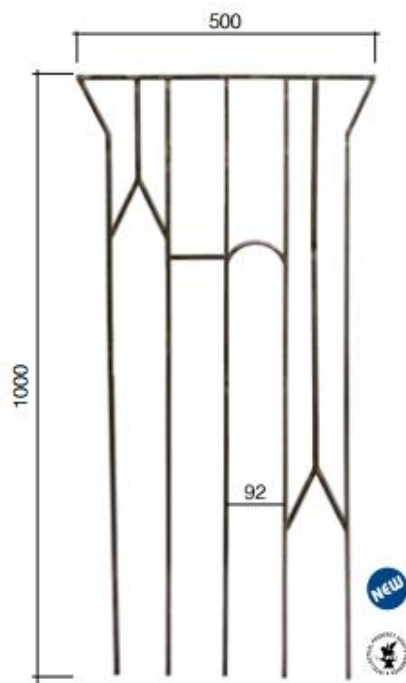

elementi verticali ∅ 12 mm
 elementi orizzontali □ 30 x 8 mm
 vertical elements ∅ 12 mm
 horizontal elements □ 30 x 8 mm

€/CAD. 96,00 + IVA

€/CAD. 67,00 + IVA

€/CAD. 106,00 + IVA

€/CAD. 4,20 +IVA €/CAD. 5,00 +IVA

€/CAD. 77,00 + IVA

€/CAD. 15,00 + IVA

€/CAD. 43,00 + IVA

€/CAD. 15,00 + IVA

sinistro - left
 Art. GD298/1
 ▧ 12 x 6 mm + \varnothing 12 mm
 L 450 mm
 H 1000 mm

€/CAD. 35,00 + IVA

Art. GD283/1
 ▧ 14 x 8 mm
 L 480 mm
 H 1000 mm

€/CAD. 52,00 + IVA

Art. GD295/1
 ▧ 14 x 8 mm
 L 500 mm
 H 1000 mm

€/CAD. 29,00 + IVA

Art. GD295/2
 ▧ 14 x 8 mm
 L 500 mm
 H 1000 mm

€/CAD. 30,00 + IVA

Art. GD78/4
 \varnothing 12 mm
 L 100 mm
 H 1000 mm

€/CAD. 14,00 + IVA

Art. GD202/2
 □ 14 x 8 mm
 L 95 mm
 H 1000 mm

€/CAD.12,00 + IVA

NEW

Art. GD202/4
 □ 14 x 8 mm
 L 315 mm
 H 635 mm

€/CAD. 32,00 + IVA

Art. GD228/1
 □ 14 x 8 mm
 L 580 mm
 H 1000 mm

€/CAD. 37,00 + IVA

Art. GD241/1
 Ø 12 mm
 L 450 mm
 H 1000 mm