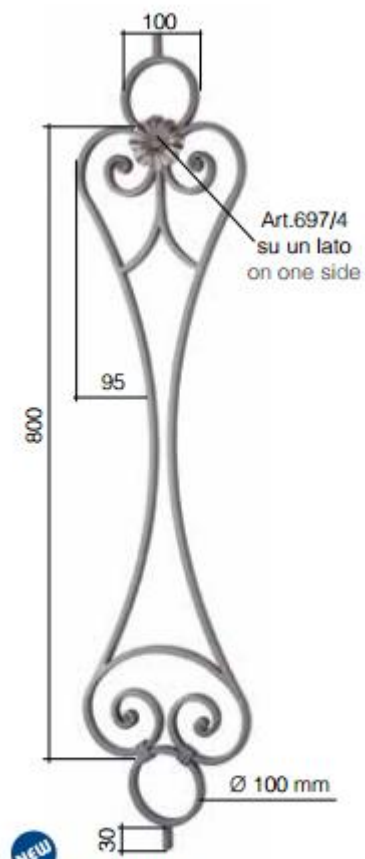

elementi verticali ∅ 12 mm
 elementi orizzontali □ 30 x 8 mm
 vertical elements ∅ 12 mm
 horizontal elements □ 30 x 8 mm

€/CAD. 96,00 + IVA

€/CAD. 67,00 + IVA

€/CAD. 106,00 + IVA

€/CAD. 4,20 +IVA €/CAD. 5,00 +IVA

Art. GD159/1
 □ 14 x 8 mm
 L 280 mm
 H 1000 mm

€/CAD. 17,00 + IVA

Art. GD284/2
 □ 14 x 8 mm
 L 400 mm
 H 885 mm

€/CAD. 62,00 + IVA

Art. GD222/2
 □ 14 x 8 mm
 H 1000 mm
 L 500 mm

€/CAD. 53,00 + IVA

NEW

Art. GD202/5
 □ 14 x 8 mm
 L 315 mm
 H 635 mm

Art. GD202/2
 □ 14 x 8 mm
 L 95 mm
 H 1000 mm

€/CAD.12,00 + IVA

NEW

Art. GD202/4
 □ 14 x 8 mm
 L 315 mm
 H 635 mm

€/CAD. 32,00 + IVA

Art. GD228/1
 □ 14 x 8 mm
 L 580 mm
 H 1000 mm

€/CAD. 37,00 + IVA

Art. GD241/1
 Ø 12 mm
 L 450 mm
 H 1000 mm

€/CAD. 26,00 + IVA

Art. GD280/3
 14 x 8 mm
 L 290 mm
 H 1000 mm

€/CAD, 21,00 + IVA

Art. GD280/2
 14 x 8 mm
 L 225 mm
 H 1000 mm

€/CAD. 17,00 + IVA

I PRODOTTI IN OFFERTA SONO FINO AD ESAURIMENTO SCORTE