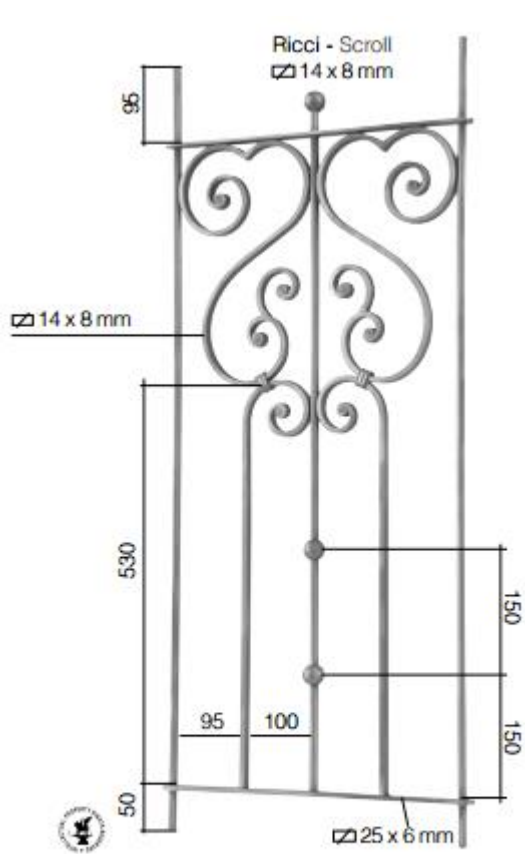

elementi verticali ∅ 12 mm
 elementi orizzontali □ 30 x 8 mm
 vertical elements ∅ 12 mm
 horizontal elements □ 30 x 8 mm

€/CAD. 96,00 + IVA

€/CAD. 67,00 + IVA

€/CAD. 106,00 + IVA

€/CAD. 4,20 +IVA €/CAD. 5,00 +IVA

Art. GD159/1
 □ 14 x 8 mm
 L 280 mm
 H 1000 mm

€/CAD. 17,00 + IVA

Art. GD284/2
 □ 14 x 8 mm
 L 400 mm
 H 885 mm

€/CAD. 62,00 + IVA

Art. GD222/2
 □ 14 x 8 mm
 H 1000 mm
 L 500 mm

€/CAD. 53,00 + IVA

NEW

Art. GD202/5
 □ 14 x 8 mm
 L 315 mm
 H 635 mm

Art. GD202/2
 □ 14 x 8 mm
 L 95 mm
 H 1000 mm

€/CAD.12,00 + IVA

NEW

Art. GD202/4
 □ 14 x 8 mm
 L 315 mm
 H 635 mm

€/CAD. 32,00 + IVA

Art. GD228/1
 □ 14 x 8 mm
 L 580 mm
 H 1000 mm

€/CAD. 37,00 + IVA

Art. GD241/1
 Ø 12 mm
 L 450 mm
 H 1000 mm

€/CAD. 26,00 + IVA

Art. GD280/3
 14 x 8 mm
 L 290 mm
 H 1000 mm

€/CAD, 21,00 + IVA

Art. GD280/2
 14 x 8 mm
 L 225 mm
 H 1000 mm

€/CAD. 17,00 + IVA

I PRODOTTI IN OFFERTA SONO FINO AD ESAURIMENTO SCORTE